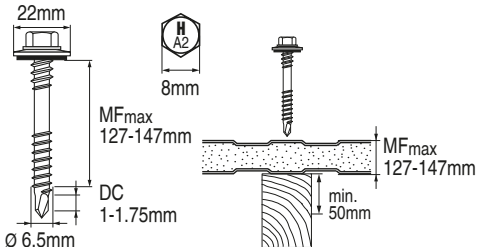

S-CDW 71S 6.5x200

285664

Rostfrei / Inox / Stainless A2

2081639