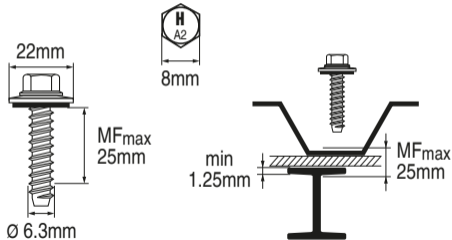

S-MP 74S 6.3x38

283559

Rostfrei / Inox / Stainless A2

2081879