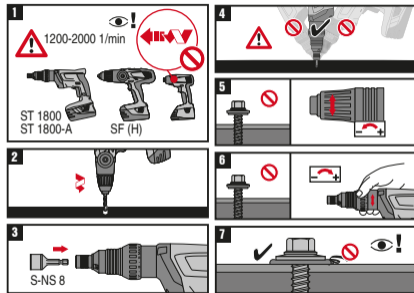

S-MP 74S 6.3x38

283559

Rostfrei / Inox / Stainless A2

2081879