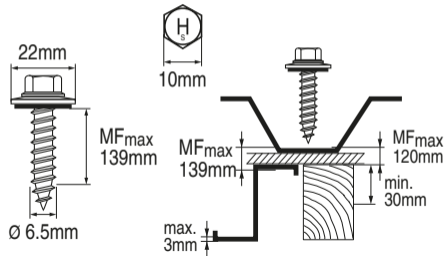

# S-MP 73S 6.5x150

#285215

Rostfrei / Inox / Stainless

2081922-07.2023