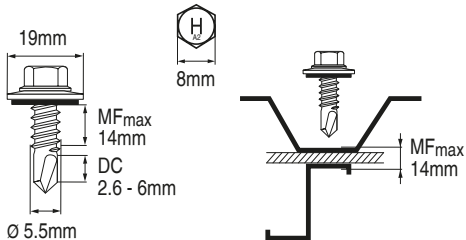

S-MD 63 S 5.5 x 32

413451

Rostfrei / Inox / Stainless A2

2009453