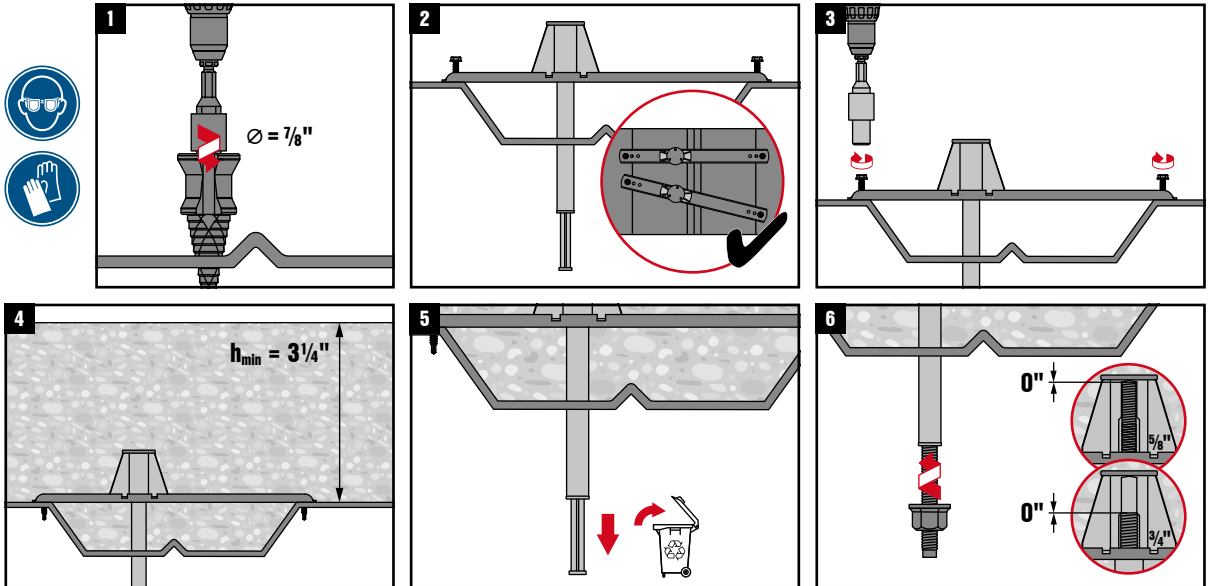

KCM-MD Long Plate $\frac{5}{8}'' + \frac{3}{4}''$

2222401 A1-10.2018

15 KWIK CAST KCM-MD LONG PLATE GREY-B # 2221705

Info | Shop

qr.hilti.com/2221705

Made in Taiwan
Hilti = trademark of
Hilti Corp., Schaun, LI

LOT NUMBER:

7 613024 195398

Per FM approval, the metal plate of the insert must be on the top of the deck flutes.